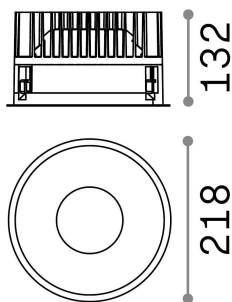

General info

Technical - Recessed lights

Indoor ceiling recessed projector with integrated LED sources, enhanced protection and direct light emission

Ean	8021696266541
Item	OFF FI 42W 4000K WH
Installation	Recessed (Ceiling)
Guarantee	5 years
Gross weight	2.08 kg
Volume	0.009396 m ³

Technical info

Net weight	1.85 kg
Insulation class	II
Protection index	IP20
Compliance	CE
Operating temperature	0° ~ +40 °C
Full load efficiency	X
Dimmer	NO, On-Off
Power output	220-240 V AC 50/60 Hz
Power supply	Separate, included Replaceable (by qualified operators only), electronic, tridonic
Recessed specifications	Ø 205 - h. ≥ 180 , 1-25
Front protection index	IP54
Accessories not included	Dimmable driver, Black reflector

Source info

Integrated source	Integrated LED module
Replaceable source	Replaceable (by qualified operators only)
Power	42 W
Emission	Direct
Max consumption	max 42 W
Features LED	LED COB CITIZEN
CCT LED	4000 K
Duration LED (t. 25°C)	50000 h
CRI	> 90
SDCM	3
Light beam	60°
UGR Maximum	< 19
Light beam flux	4500 lm
Useful light flux	3520 lm
Standby power	< 0.50 W